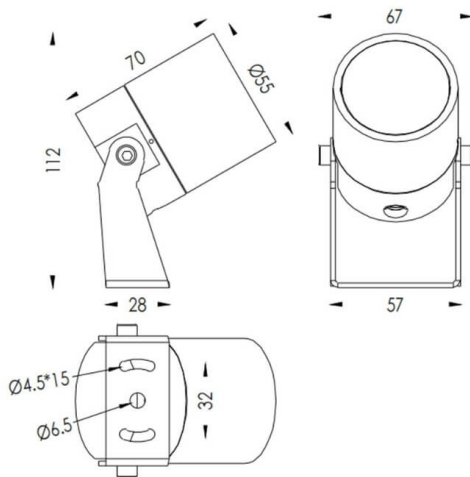

TUBEO-R

Item code	86.OS04.2331.02
Product type	Outdoor
Category	Spike Spot Light
Family	TUBEO-R
Subfamily	TUBEO-R
Pictograms	

Dimensions

Product dimensions (mm) 55(Dia)X170(H)mm

Scheme

Product	
Real power (W)	6
Real luminous flux (Lm)	454
Luminous efficiency (Lm/W)	75.67
Beam angle (°)	24
Life time (h)	50000h L70B10
IP	65
Control gear	ON-OFF
Average life time (h)	50000h L70B10
Colour temperature (K)	3000
Colour consistency (SDCM)	SDCM3
CRI	80
IK	IK10